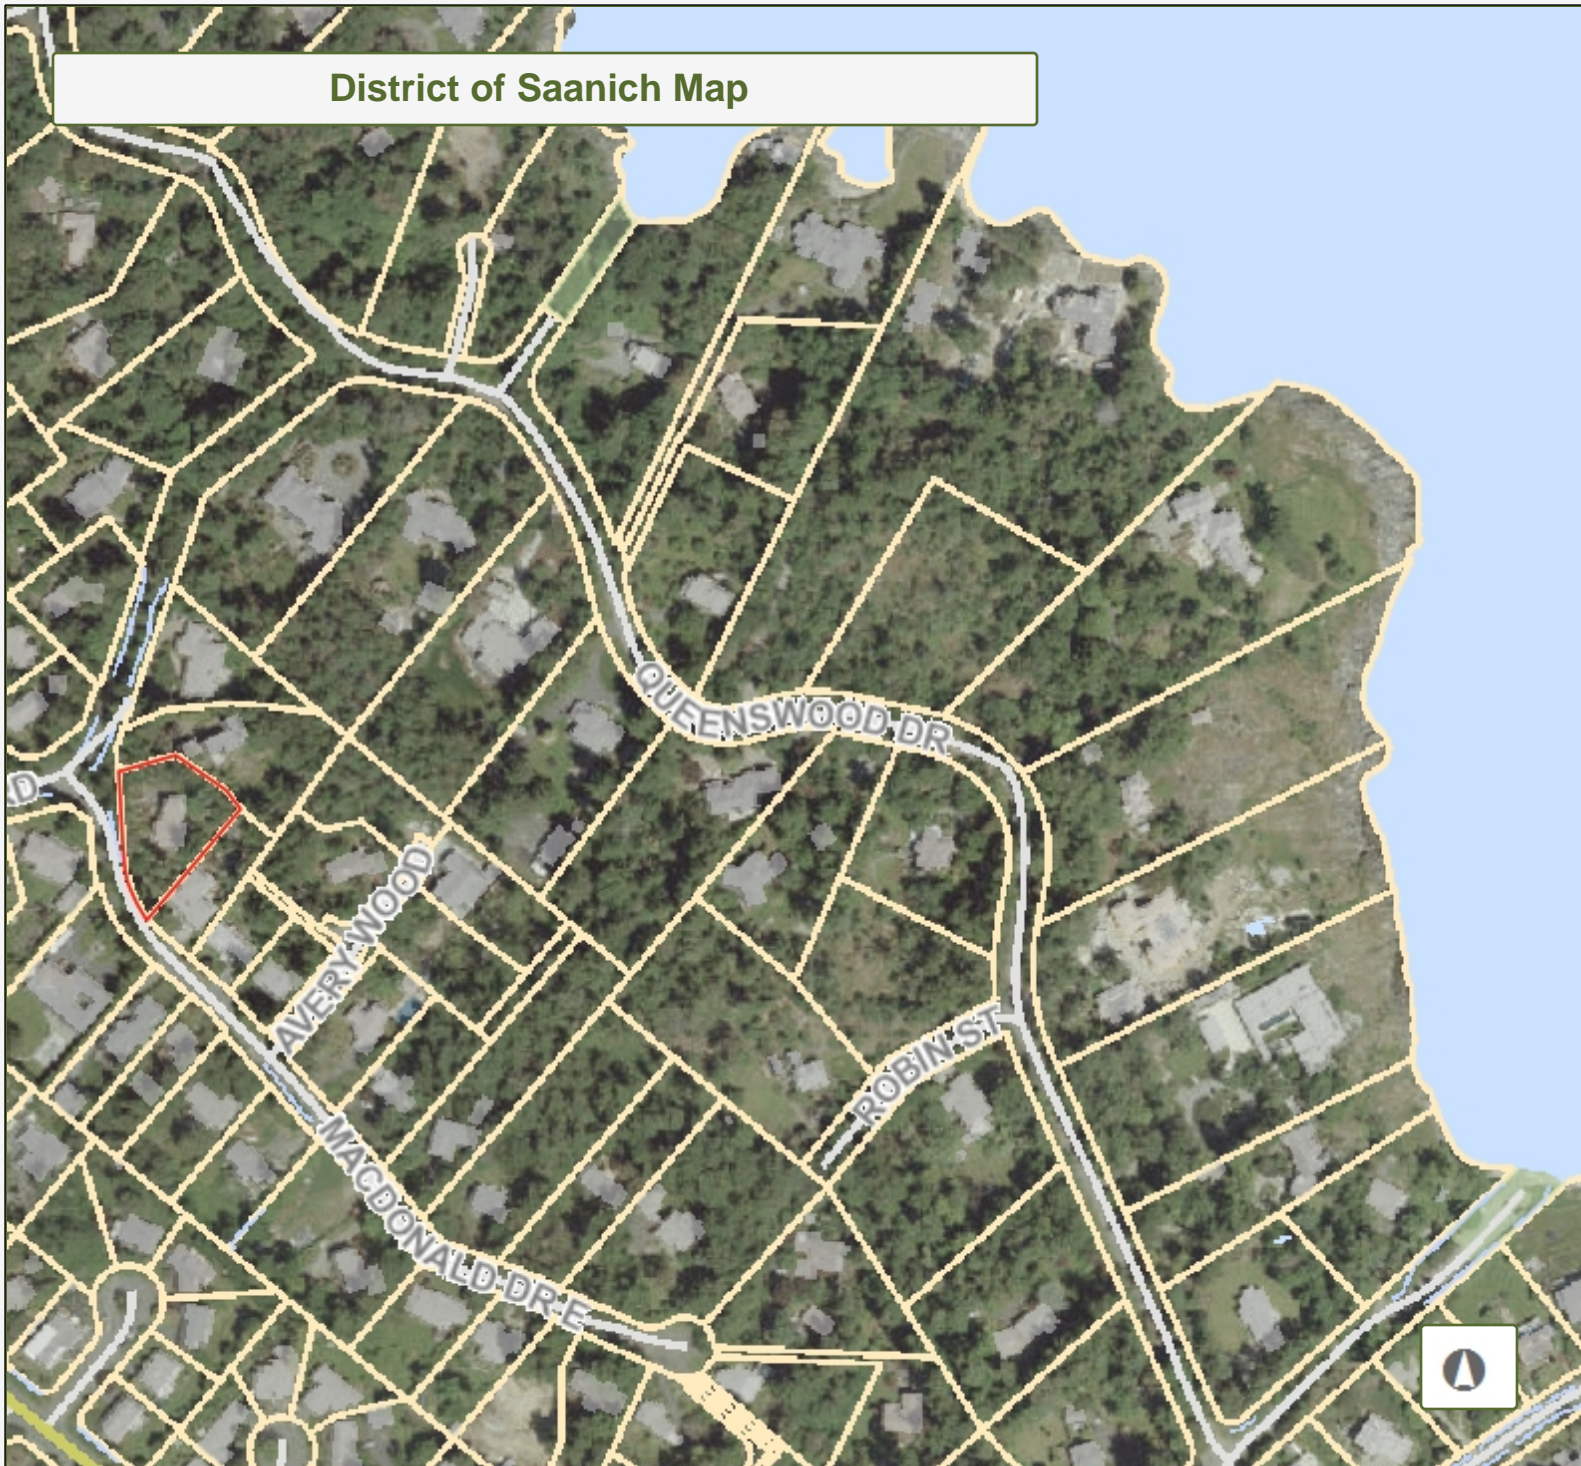

District of Saanich Map

Legend

- Building
- Municipal Boundary
- Streets
 - Other
 - Highway
 - Major
 - Collector
- Water Course
 - Man-made
 - Natural
- Water Body
- Parks
- Parcel

Date Produced:
7/12/2018 7:36:16 AM

1: 3,200

This map is for general information purposes and should not be considered authoritative for any purpose. Accuracy, currency and precision are not guaranteed.