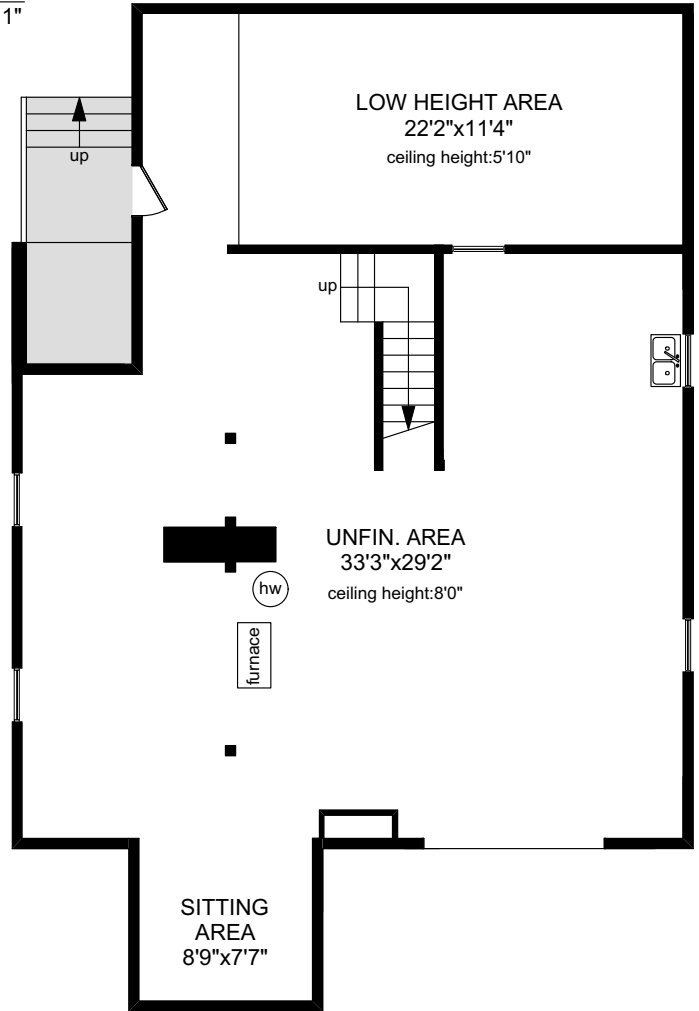

1870 LULIE STREET

MAIN FLOOR
1447 SQ.FT

LOWER FLOOR
1131 SQ.FT

	FINISHED SQ. FT.	UNFINISHED SQ. FT.	TOTAL SQ. FT.
MAIN	1447	0	1447
LOWER	0	1131	1131
TOTAL	1447	1131	2578
DECK	0	193	193

PREPARED FOR THE EXCLUSIVE USE OF
PHIL ILLINGWORTH OF DFH REAL ESTATE

MEASURED ON: 10/10/17
DRAWING FILE: 14454

Tafe Measure VICTORIA, B.C.
Ph. 883.8894
www.tafemeasure.com