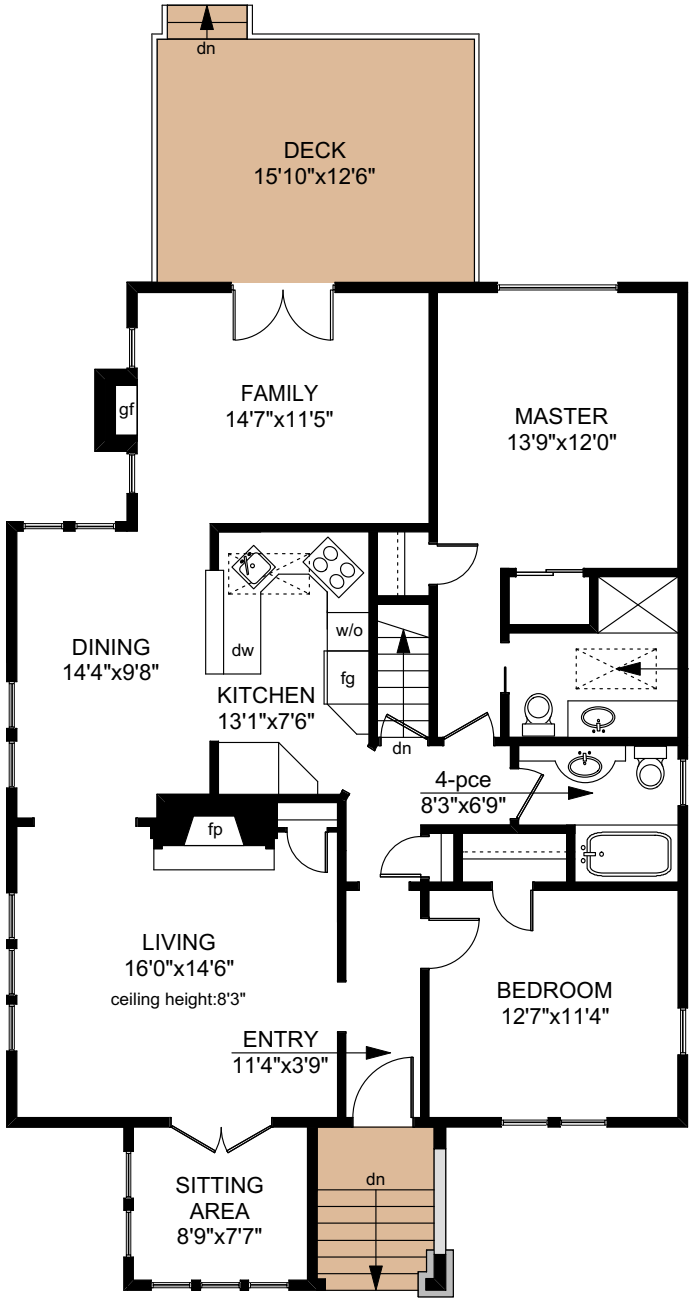

1870 LULIE STREET

MAIN FLOOR
1447 SQ.FT

LOWER FLOOR
1131 SQ.FT

	FINISHED SQ. FT.	UNFINISHED SQ. FT.	TOTAL SQ. FT.
MAIN	1447	0	1447
LOWER	0	1131	1131
TOTAL	1447	1131	2578
DECK	0	193	193

PREPARED FOR THE EXCLUSIVE USE OF
PHIL ILLINGWORTH OF DFH REAL ESTATE

MEASURED ON: 10/10/17
DRAWING FILE: 14454

Tafe Measure VICTORIA, B.C.
Ph. 883.8894
www.tafemeasure.com